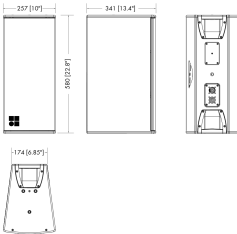

Orbital Sound Ltd, 57 Acre Lane,
Brixton, London, SW2 5TN,
United Kingdom,
Tel: +44 207 501 6868
hire@orbitalsound.com
www.orbitalsound.com