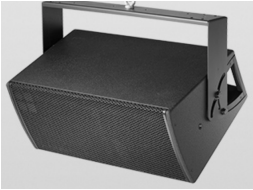

### d&b audiotechnik Y7P LOUDSPEAKER

The compact, 2-way passive Y7P loudspeaker features two 8 inch neodymium drivers positioned in a dipole arrangement, with a 1.4 inch compression driver mounted onto a rotatable CD horn. Sophisticated horn geometry combined with the advanced bass-reflex port design delivers full bandwidth capabilities with an extended LF output. These point source, high performance cabinets offer 75 horizontal directivity matched with a vertical dispersion of 40; the horn can be rotated by 90 to enable horizontal orientation. The Y7P provides a broad variety of deployment possibilities, especially when used as a stand-alone full range system, or combined with other elements from the Y-Series, either ground stacked or flown.

The Y7P can be driven by the d&b D6/D12/D80/D20 amplifier configured for the Y7P. More detailed information on specific loudspeaker setups with d&b amplifiers is available either in the relevant loudspeaker or amplifier manual.